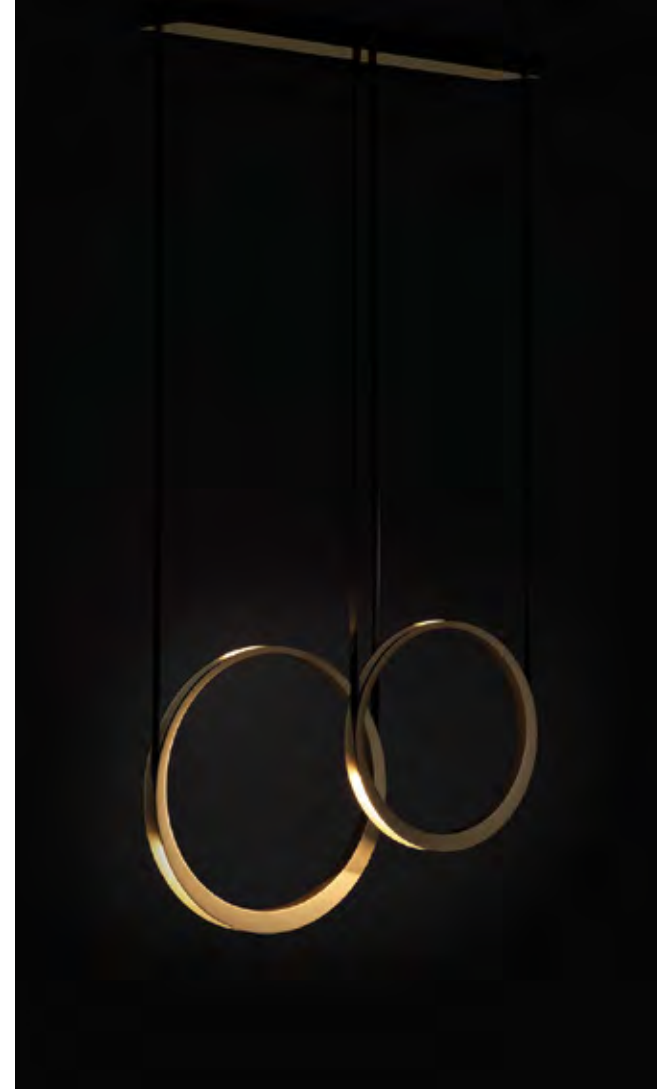

# MOONLIGHT

A stunning ambiance is created by the magnificent Moonlight. Use as a single pendant or combine the two available sizes and finishes to create your own imposing feature. The clever use of materials gives the light a luxurious, yet mysterious aura.

# MOONLIGHT

Create a Moonlight composition by mixing the single, double and triple pendants. Whether as free hanging pendants or as a wall washer.