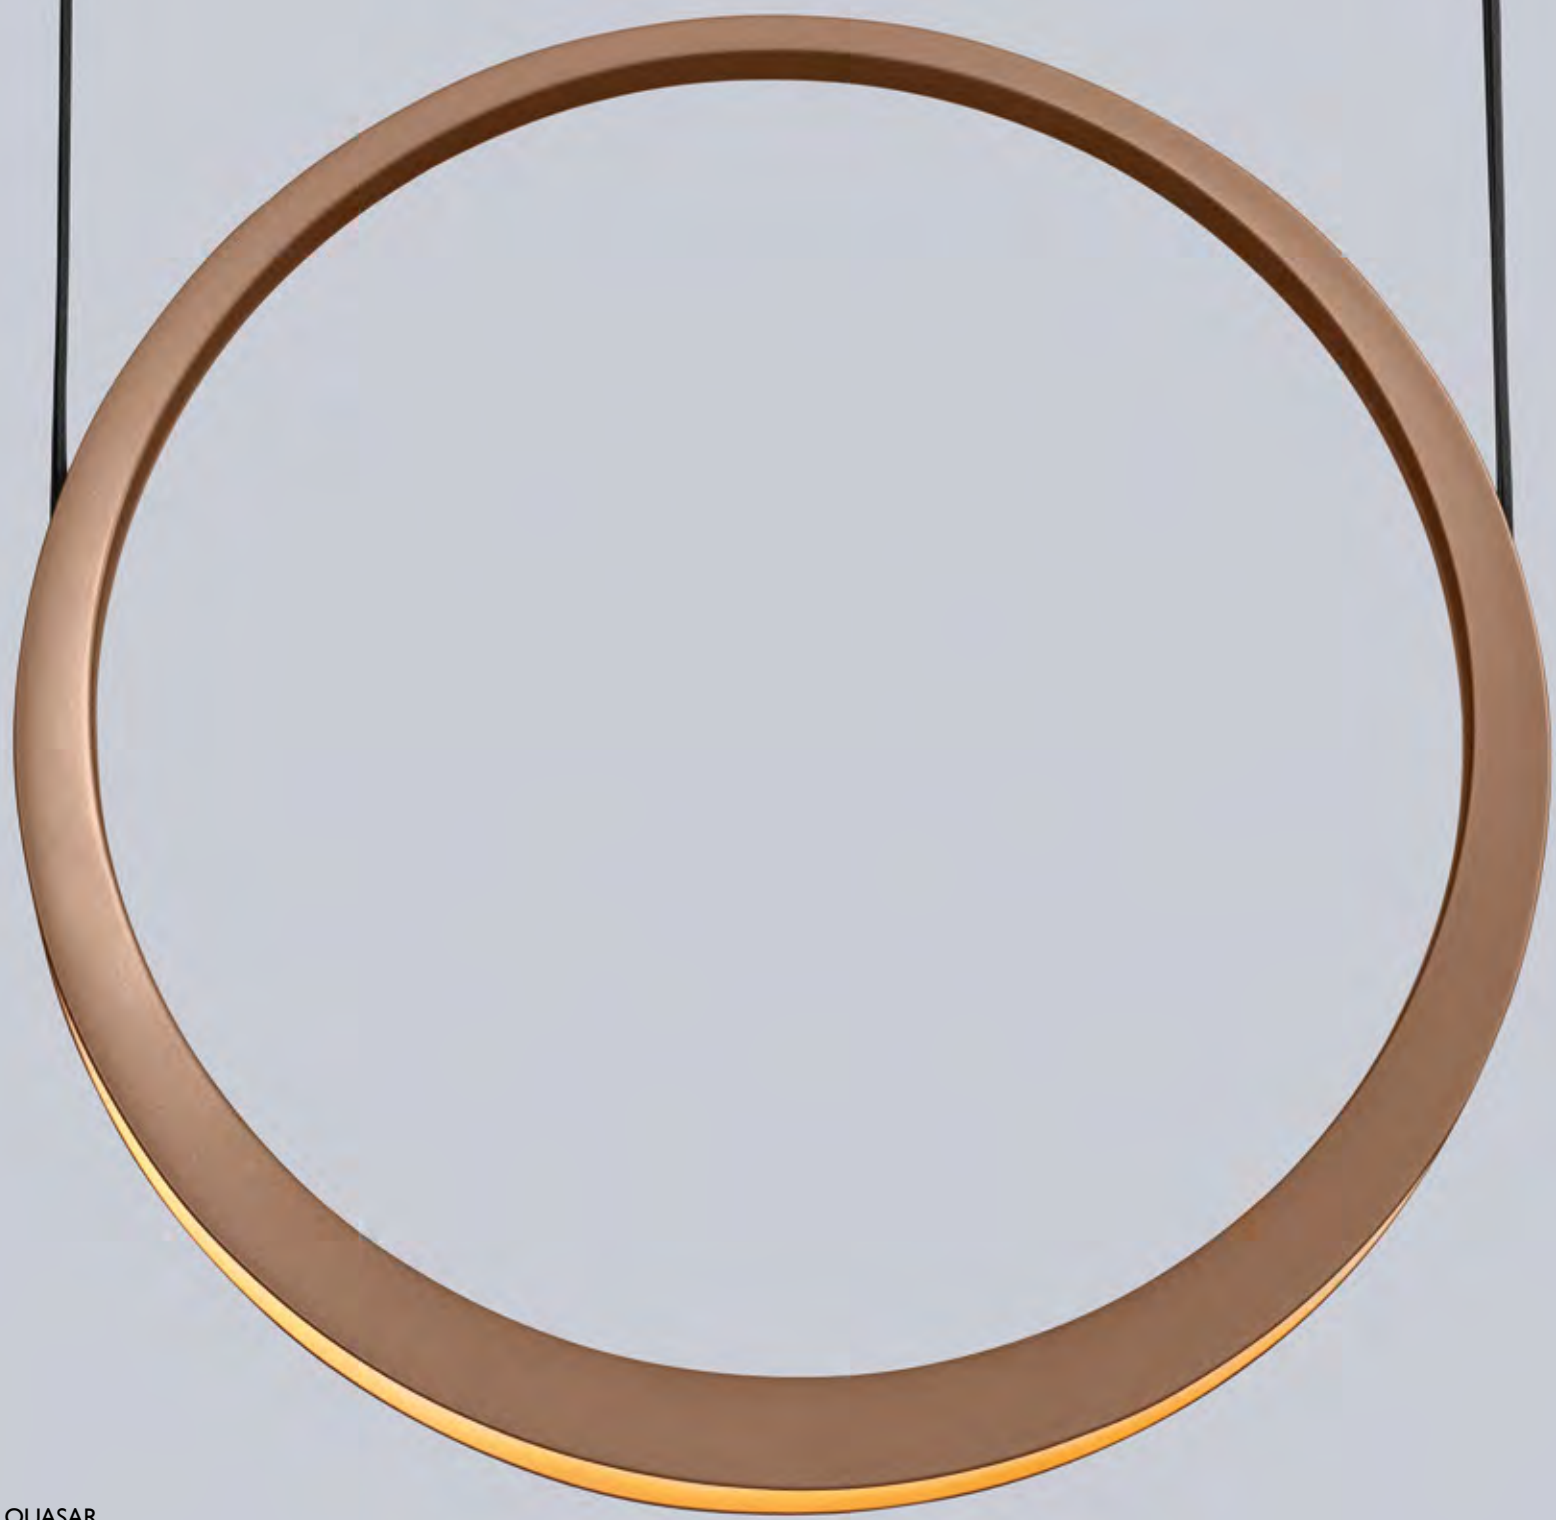

# MOONLIGHT

Create a Moonlight composition by mixing the single, double and triple pendants. Whether as free hanging pendants or as a wall washer.

# MOONLIGHT

Choose either the symmetrical or asymmetrical wall lamp.  
Your room will subtly be enhanced by adding this  
beautiful decorative, though functional piece.